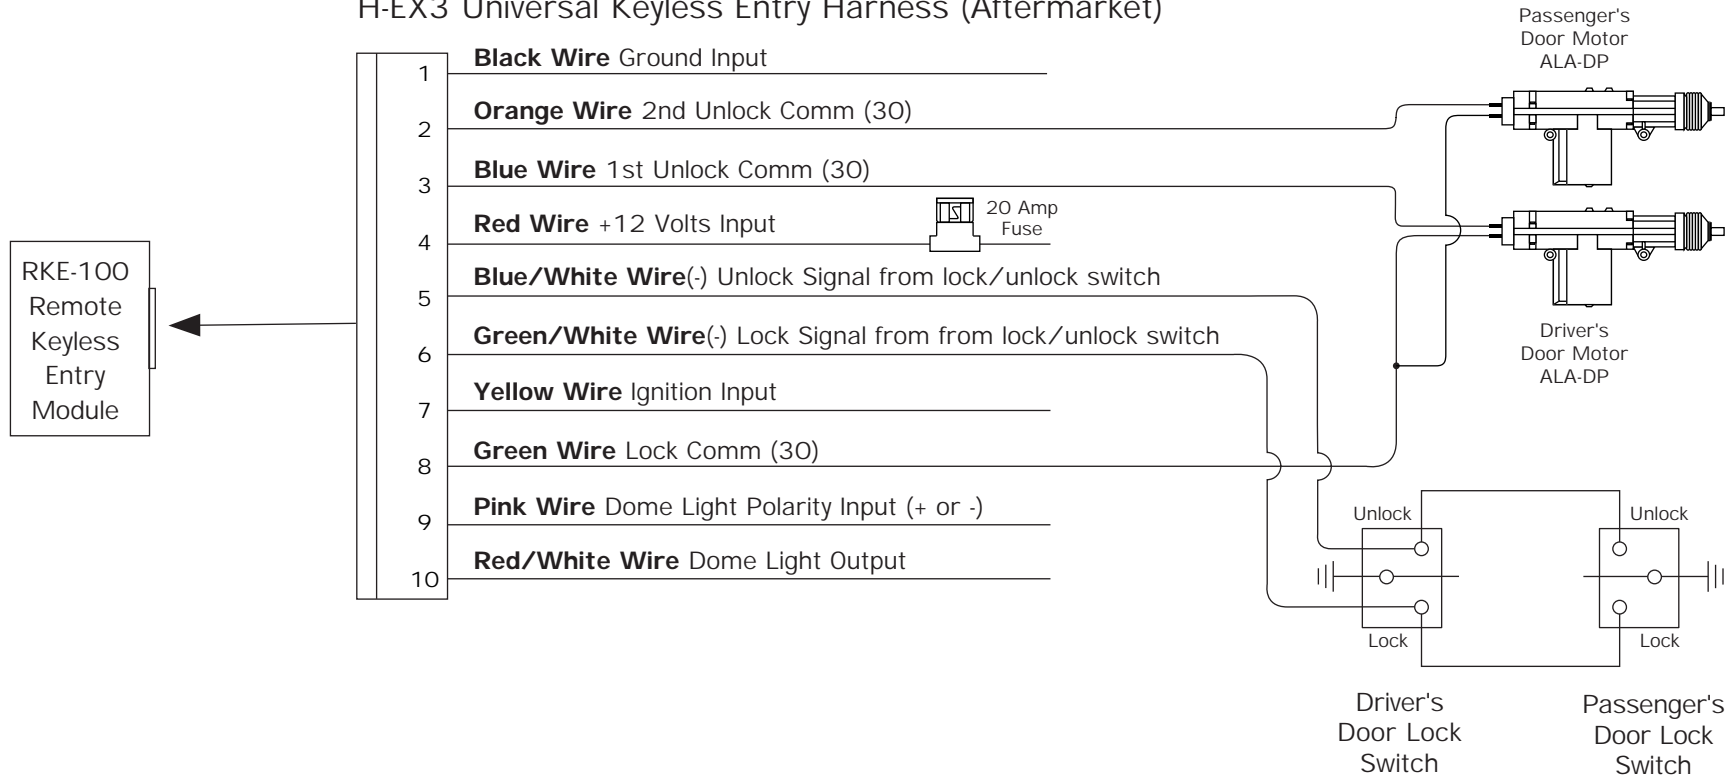

RKE-100 Universal Keyless Entry Hook-Up

H-EX3 Universal Keyless Entry Harness (Aftermarket)

Note: Harness Length is 24 inches